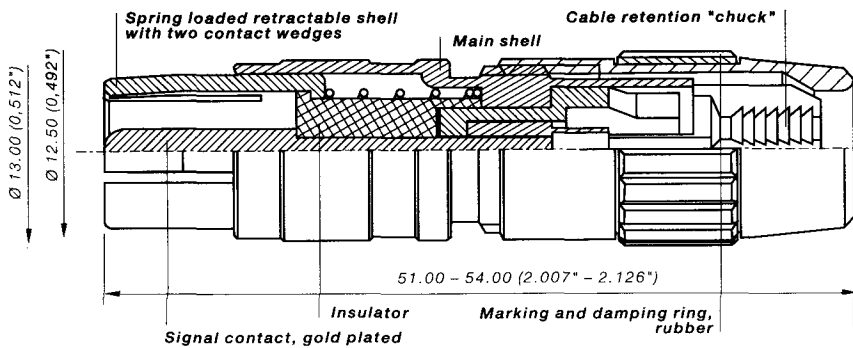

Profi

The professional phono-plug

Precisely machined to our demanding quality standards, PROFI is very attractive, reliable and robust.

It makes ground before signal contact and breaks signal before ground. Fitted with the well proven and worldwide accepted NEUTRIK chuck principle cable protection.

No more disturbing noise and broken speaker cones, no more need for cable repairs: PROFI solved both problems.

NEUTRIK

CONNECTING THE WORLD

CONNECTORS
AUDIO TEST SYSTEMS
INFOMATIC SYSTEMS

Features

With PROFI, the ground before signal function is accomplished by a special shell element which protrudes - under spring load - out of the shell around the pin. It protects the pin from undesirable contacts with foreign potentials and provides a safe ground connection before the pin contact is closed.