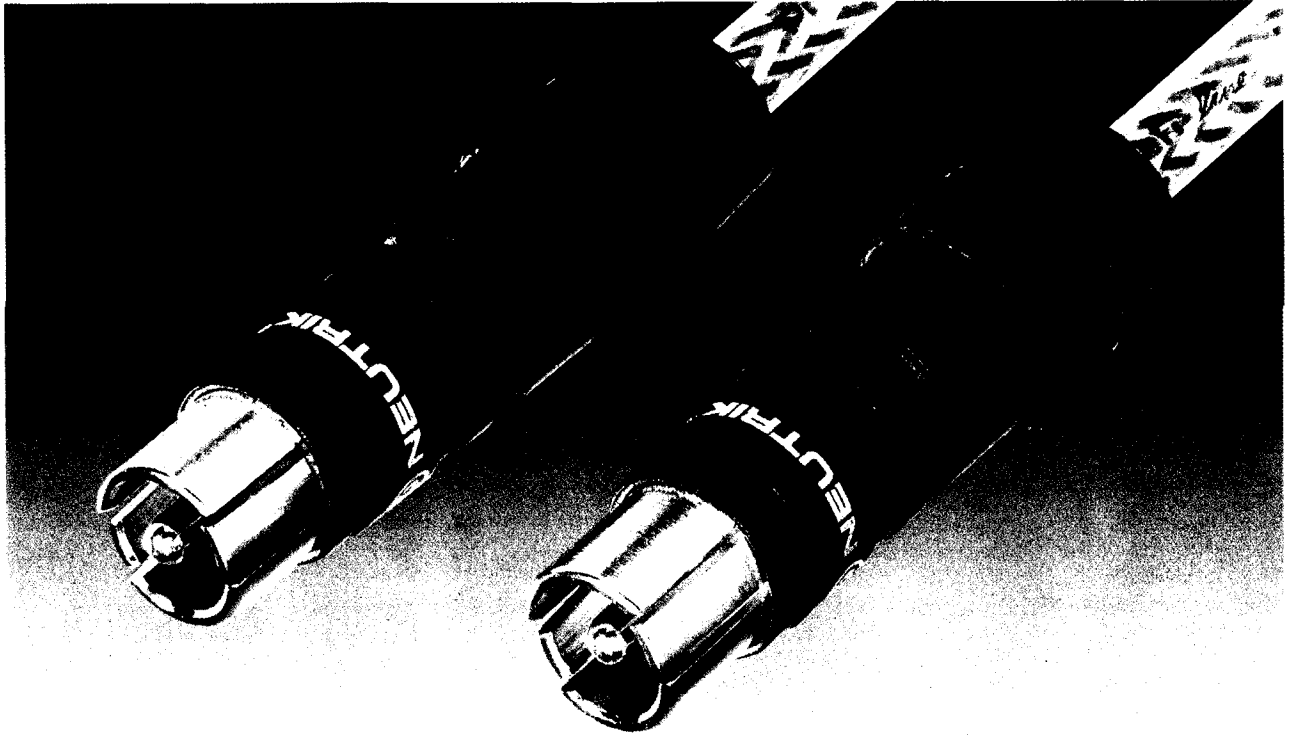

Profi

The professional phono-plug

Precisely machined to our demanding quality standards, PROFI is very attractive, reliable and robust.

It makes ground before signal contact and breaks signal before ground. Fitted with the well proven and worldwide accepted NEUTRIK chuck principle cable protection.

No more disturbing noise and broken speaker cones, no more need for cable repairs: PROFI solved both problems.

NEUTRIK

CONNECTING THE WORLD

CONNECTORS
AUDIO TEST SYSTEMS
INFOMATIC SYSTEMS

Features

With PROFI, the ground before signal function is accomplished by a special shell element which protrudes - under spring load - out of the shell around the pin. It protects the pin from undesirable contacts with foreign potentials and provides a safe ground connection before the pin contact is closed.