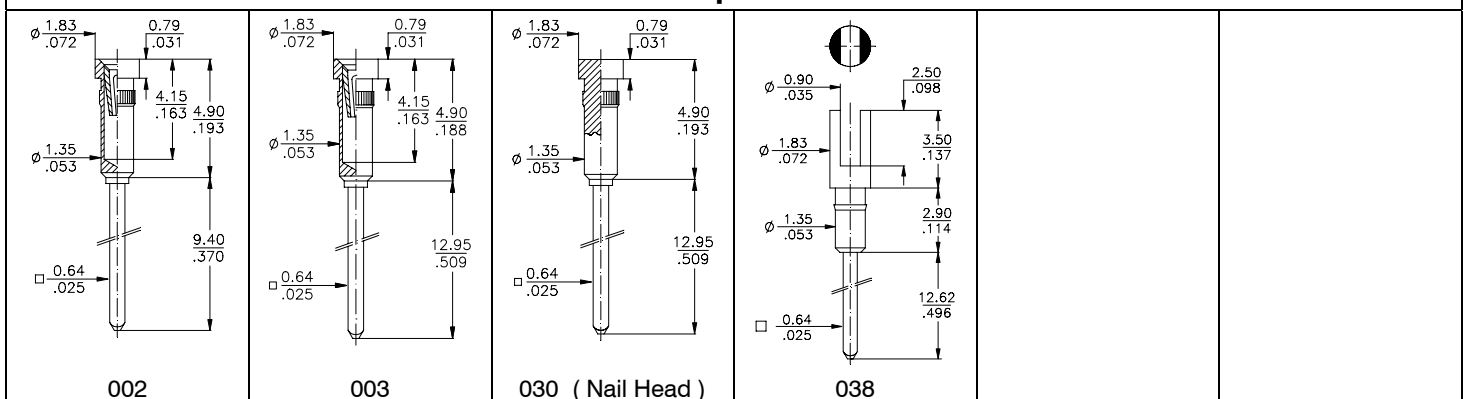

Socket Terminals

Wire Wrap Terminals

Board to Board Terminals

<p>Terminal 037 dimensions: ϕ 0.64 / .025, 4.22 / .166, ϕ 1.83 / .072, 3.93 / .154, ϕ 1.35 / .053, 3.96 / .156, ϕ 0.46 / .018.</p>	<p>Terminal 056 dimensions: ϕ 0.65 / .025, 4.68 / .184, ϕ 1.52 / .060, 14.82 / .583, ϕ 1.83 / .072, 1.35 / .053, 3.40 / .134, ϕ 0.46 / .018.</p>	<p>Terminal 057 dimensions: ϕ 0.65 / .025, 4.10 / .161, ϕ 1.83 / .072, 3.90 / .153, ϕ 1.35 / .053, 7.19 / .283, ϕ 0.50 / .019.</p>	<p>Terminal 058 dimensions: ϕ 0.46 / .018, 3.56 / .140, ϕ 1.52 / .060, 8.89 / .350, ϕ 1.83 / .072, 1.35 / .053, 3.40 / .134, ϕ 0.46 / .018.</p>	<p>Terminal 059 dimensions: ϕ 0.46 / .018, 3.56 / .140, ϕ 1.52 / .060, 11.61 / .457, ϕ 1.83 / .053, 1.35 / .072, 3.40 / .134, ϕ 0.46 / .018.</p>	
<p>Terminal 077 dimensions: ϕ 0.46 / .018, 4.22 / .166, ϕ 1.83 / .072, 3.68 / .144, ϕ 1.35 / .053, 3.96 / .156, ϕ 0.46 / .018.</p>	<p>Terminal 078 dimensions: ϕ 0.64 / .025, 12.95 / .509, ϕ 1.83 / .072, 3.94 / .155, ϕ 1.35 / .053, 3.96 / .155, ϕ 0.46 / .018.</p>	<p>Terminal 220 dimensions: ϕ 0.46 / .018, 4.22 / .166, ϕ 1.83 / .072, 3.34 / .131, ϕ 1.35 / .053, 5.80 / .228, ϕ 0.64 / .025.</p>	<p>Terminal 372 dimensions: ϕ 0.51 / .020, 4.22 / .166, ϕ 1.60 / .062, 3.93 / .154, ϕ 1.35 / .053, 3.96 / .156, ϕ 0.46 / .018.</p>	<p>Terminal 377 dimensions: ϕ 0.46 / .018, 3.17 / .124, ϕ 1.78 / .070, 1.45 / .057, ϕ 1.32 / .052, 2.71 / .106, ϕ 0.46 / .018.</p>	
<p>Terminal 542 dimensions: ϕ 0.46 / .018, 2.95 / .116, ϕ 1.48 / .058, 19.05 / .750, ϕ 1.83 / .072, 1.35 / .053, 3.40 / .133, ϕ 0.46 / .018.</p>	<p>Terminal 544 dimensions: ϕ 0.46 / .018, 3.56 / .140, ϕ 1.18 / .046, 10.50 / .413, ϕ 1.83 / .072, 1.35 / .053, 3.40 / .133, ϕ 0.46 / .018.</p>	<p>Terminal 562 dimensions: ϕ 0.46 / .018, 3.56 / .140, ϕ 1.48 / .058, 14.82 / .583, ϕ 1.83 / .072, 1.35 / .053, 3.40 / .133, ϕ 0.46 / .018.</p>	<p>Terminal 583 dimensions: ϕ 0.46 / .018, 3.56 / .140, ϕ 1.20 / .047, 5.70 / .224, ϕ 1.83 / .053, 2.40 / .094, ϕ 1.35 / .072, ϕ 0.46 / .018.</p>	<p>Terminal 770 dimensions: ϕ 0.46 / .018, 3.60 / .141, ϕ 1.80 / .070, 3.50 / .138, ϕ 1.35 / .053, 2.90 / .114, ϕ 0.46 / .018.</p>	<p>for pitch 1,27mm/.050"</p> <p>Terminal 774 dimensions: ϕ 0.44 / .017, 2.40 / .094, ϕ 1.00 / .039, 6.05 / .238, ϕ 0.85 / .033, 2.85 / .112, ϕ 0.44 / .017.</p>