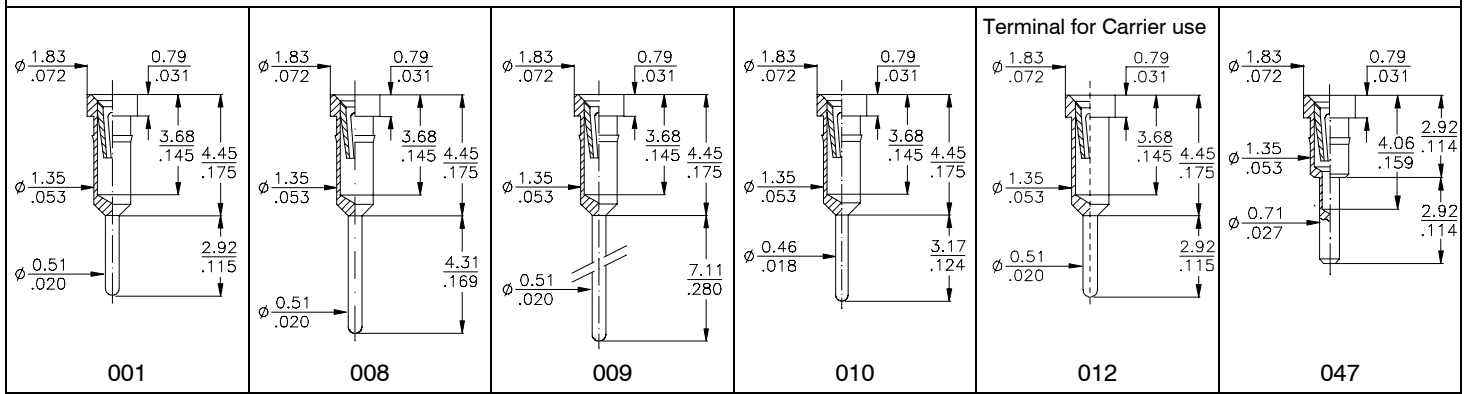

Socket Terminals