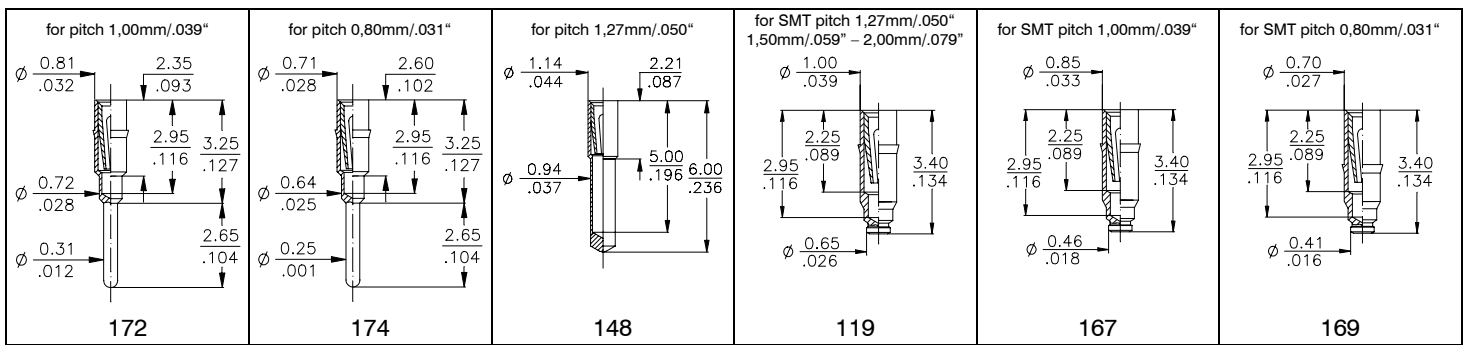

Socket Terminals