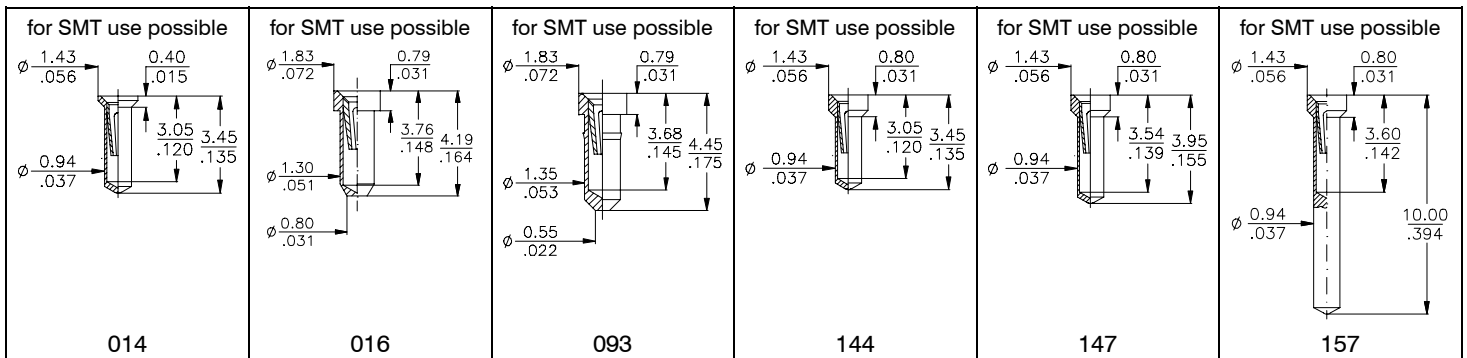

Socket Terminals