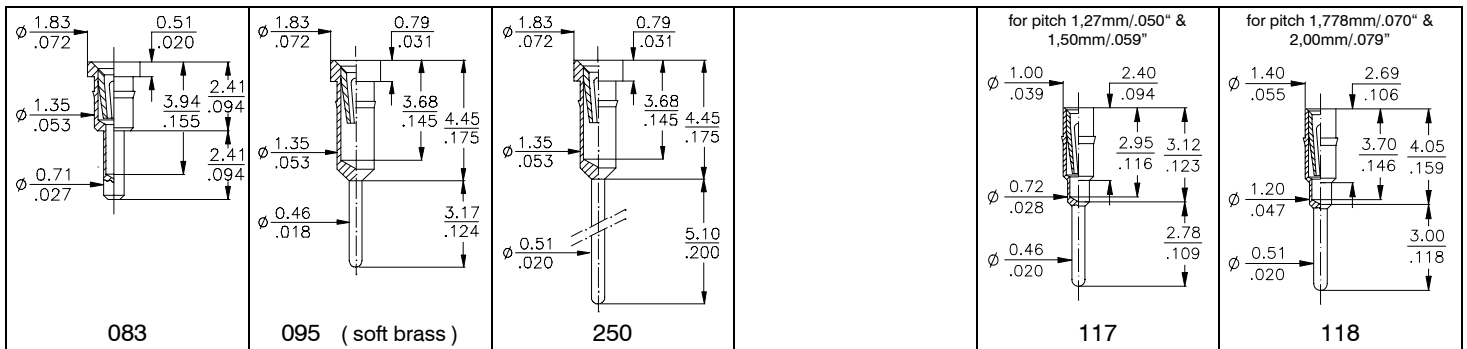

Socket Terminals