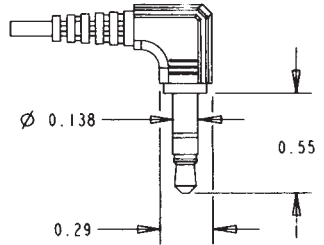

3.5 mm MOLDED CABLES

END CODE: 35
3.5 mm STRAIGHT PLUG

END CODE: 36
3.5 mm RIGHT-ANGLE PLUG

END CODE: 84
STRIP and TIN