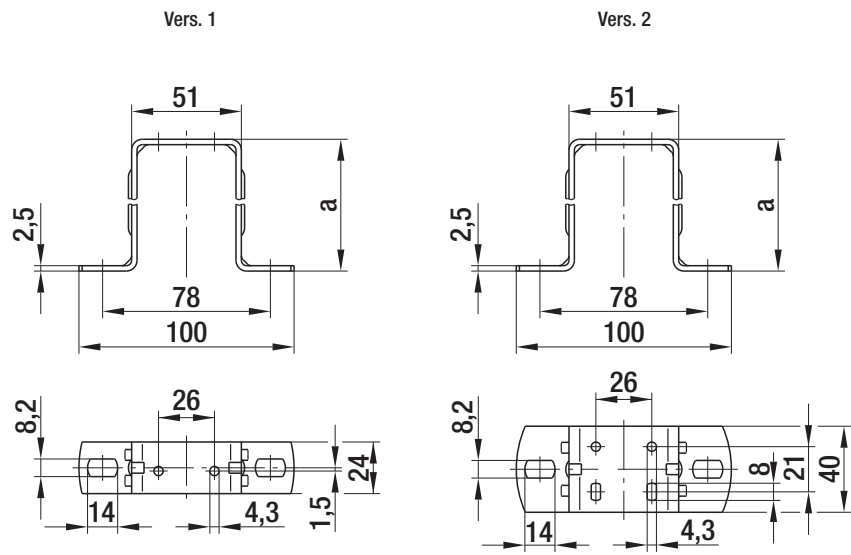

Mounting brackets

– **Material:** Sheet steel, galvanized and blue chromated

Mounting brackets – foot measure 26 mm (standard or multifunction version)

Part no.	Size	Vers.	a
71881-2-4053	154	1	39.0
71882-2-4053	172	1	52.0
71883-2-4053	200	1	72.0
	230	1	72.0
71884-2-4053	254	1	84.0
71885-2-4053	254	2	84.0