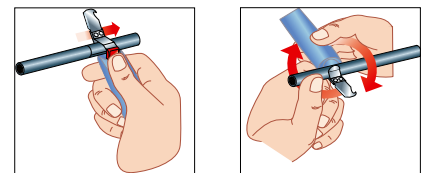

16 Cable sheath strippers

▶ Pivoting blade sheath strippers

Pivoting blade sheath stripper

- Extended hook for easy cable placing.
- Ergonomic "low effort" push-button.
- Easy, handy thumbwheel adjustment.
- Rounded handle for a perfect grip.

Sheath strippers

- Ergonomic "low-effort" push-button.
- Spare blade included in the body.
- Easily accessible thumbwheel adjustment.
- Self-pivoting blade.
- 985955 straight blade.
- 985956 hooked blade.

Capacity	∆∆	
∅ mm	g	
985951	16	65
985952	28	65
985953	35	65
985954	50	65
985955	28 LD	75
985956	28 LC	75

985951 - 985952 - 985953 - 985954 - 985955 - 985956

985951	①	①
985956	986061	

▶ Straight/helical sheath strippers

Rotary sheath and insulation stripping tool

985957

- Perfect for stripping long lengths.
- 2 stripping options :
  - Straight-line stripping.
  - Helical stripping by simply rotating the head.
- Capacity : 4.5 to 29 mm - L : 137 mm.

Capacity	L	∆∆	
∅ mm	mm	g	
985957	4,5 à 29	137	97

985957 - 985958

985957	①	①
	985959