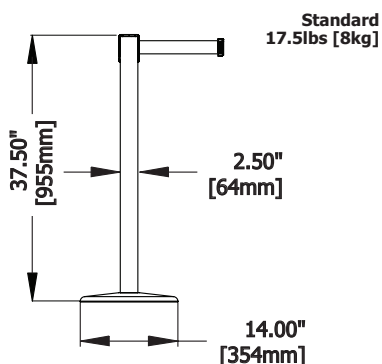

## 875 Popular

The 875 Popular post is a functional, cost effective post. This practical post is ideal for areas with high traffic levels.

### Features

- UPVC plastic post available in 5 different colours (Black, Red, Yellow, Blue, White)
- 4-way connectivity
- Hard wearing cast iron branded base
- Constant torque webbing retraction
- Supplied with anti-tamper tape end as standard
- 2.3m of retractable webbing
- Accommodates the full range of sign holders

### Applications

- Great for theme parks, attractions and tourist environments

height	955mm	tube O.D.	64mm
base dia.	354mm	weight	8kg