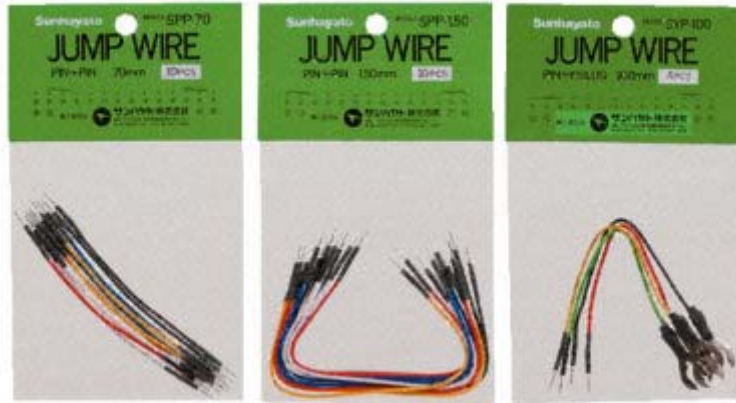

SPP-150

Specifications

Insulation Colour	Black, Blue, Red, White, Yellow
Length	150mm
Material	Nickel Plated Copper
Type	Insulated