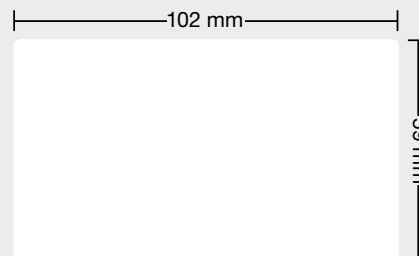

LabelWriter™ 4XL with High Capacity Labels:

- 1. Up to 1050 labels per roll***
Work longer between roll changes for fewer interruptions, maximum productivity
- 2. Print up to 129 labels per minute!****
Save time on every job, every day with DYMO's fastest print speeds – as fast as 2 labels per second!
- 3. Small footprint label printer**
Compact (17.18 cm W x 18.5 cm D x 13.4 cm H) printer size and sleek design fits any office or work environment.

* When compared to standard 99010 LabelWriter™ Address Labels and 99014 LabelWriter™ Shipping Labels

** 4-line address on high capacity labels

Only the DYMO LabelWriter™ 4XL label printer uses new DYMO® High Capacity Labels

High Capacity 89 mm x 28 mm Labels

Permanent adhesive, white paper, 1050/Roll, 2 rolls/box

| Item No. | Description |
|----------|------------------------------|
| S0947410 | High Capacity Address Labels |

High Capacity 102 mm x 59 mm Labels

Permanent adhesive, white paper, 575/Roll, 2 rolls/box

| Item No. | Description |
|----------|-------------------------------------|
| S0947420 | High Capacity Large Shipping Labels |