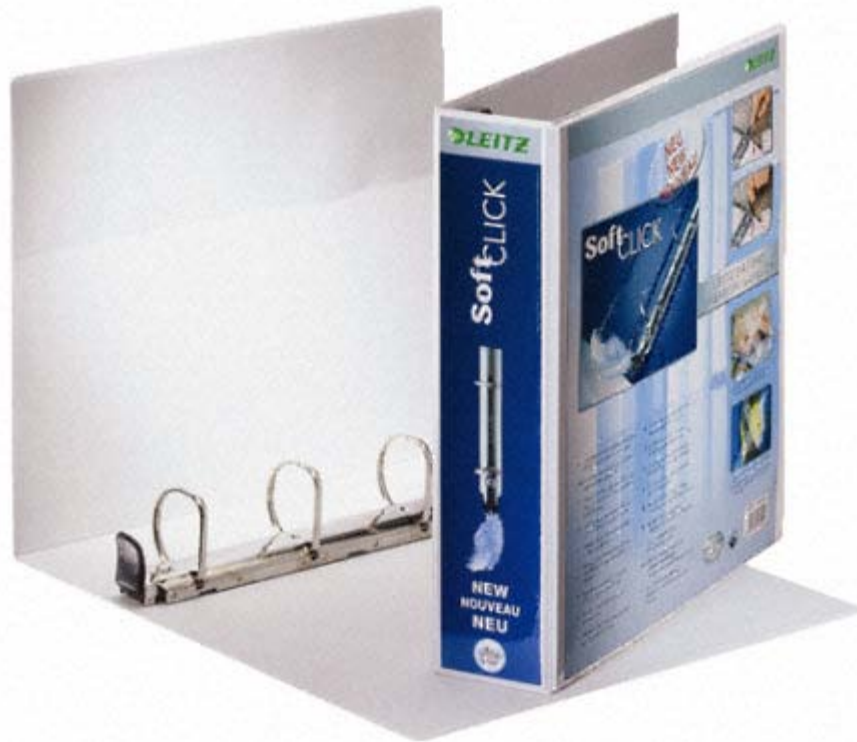

Esselte White Ring Binder 4 For Paper Size A4

SoftClick ring binders

Easy opening or closing of the mechanism with a single gesture.

2 satin-like PP personalisation pockets.

Maxi format for binding pockets and dividers.

Available in three sizes.

Ø 20 mm:	320 x 278 x 45 mm
Ø 30 mm:	320 x 278 x 56 mm
Ø 40 mm:	320 x 295 x 72 mm