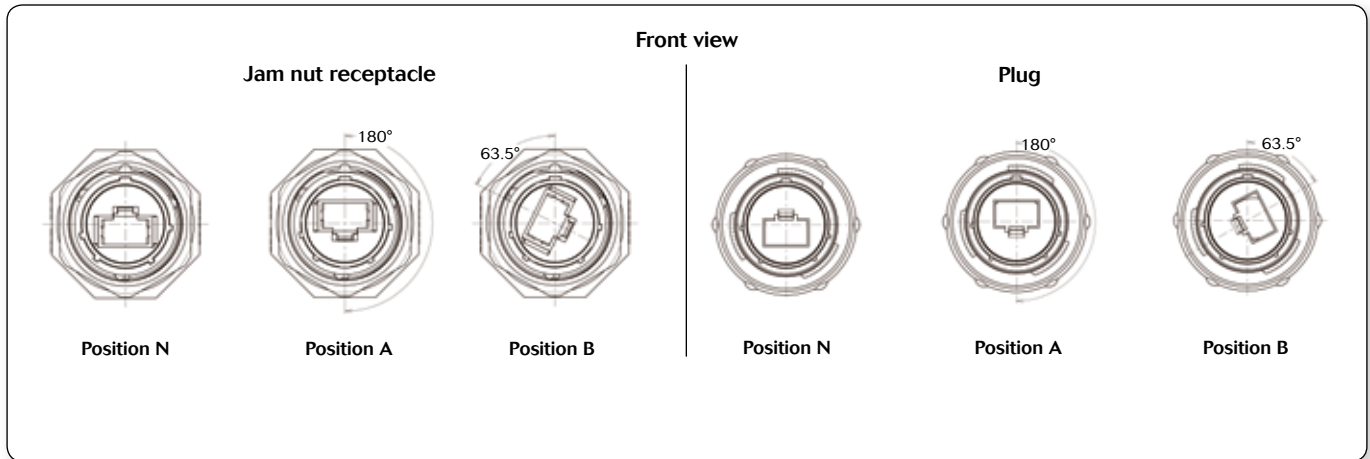

UTS RJ45

Insert rotation

Range presentation

→ Rapid

→ Standard

→ High Performance

Cable plug

Part number: UTS6JC18RJN25

* Add A or B between RJ & P, if different orientation / Coloured ring supplied as optional extra (see page 72).

→ Rapid

→ Standard

→ High Performance

Jam nut receptacle

Part number: UTS718RJFN

* Change N to A or B, if different orientation

Note : all dimensions are in mm

UTS : Your first choice in waterproof connectors !