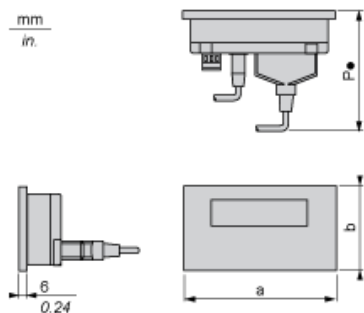

Complementary

Display type	Extra-bright alphanumeric backlit LCD
Display colour	Green
Character font	ASCII Katakana
[Us] rated supply voltage	5 V DC
Supply	From PLC (terminal port)
Number of key	8
Number of fixed keys	4
Number of customisable keys	4
Number of pages	128 application pages
Memory type	Flash
Memory capacity	512 kB
Integrated connection type	Serial link: female RJ45, asynchronous transmission mode (RS232C/RS485), point to point topology
Realtime clock	Access to the PLC real-time clock
Product mounting	Flush mounting
Fixing mode	By 2 spring clips
Display material	Polyester
Front material	PPT
Keypad material	Polyester
Marking	CE
Width	132 mm
Height	74 mm
Depth	43 mm
Cut-out dimensions	119.4 (+/- 0.5) x 63 (+/- 0.4) mm
Product weight	0.36 kg

Dimensions

a		b		b1 (1)		P1 (2)	
mm	in.	mm	in.	mm	in.	mm	in.
132	5.19	74	3	104	4.09	78	3.07

- (1) With fixing clips (included with product)
 (2) P1: depth with RJ45 cable XBTZ9780 (for Twido, TSX Micro and Premium)

Cut-out for Flush Mounting

Panel thickness = 1.5...6 mm / 0.05...0.23 in.

H		G		r max.	
±0.4 mm	±0.02 in.	±0.5 mm	±0.02 in.	mm	in.
63	2.48	119.4	5	1.5	0.05