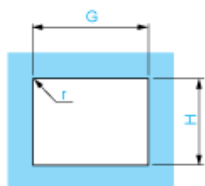

Complementary

Display type	Extra-bright alphanumeric backlit LCD
Display colour	Green
Character font	ASCII Katakana
[Us] rated supply voltage	5 V DC
Supply	From PLC (terminal port)
Number of key	8
Number of fixed keys	4
Number of customisable keys	4
Number of pages	128 application pages
Memory type	Flash
Memory capacity	512 kB
Integrated connection type	Serial link: female RJ45, asynchronous transmission mode (RS232C/RS485), point to point topology
Realtime clock	Access to the PLC real-time clock
Product mounting	Flush mounting
Fixing mode	By 2 spring clips
Display material	Polyester
Front material	PPT
Keypad material	Polyester
Marking	CE
Width	132 mm
Height	74 mm
Depth	43 mm
Cut-out dimensions	119.4 (+/- 0.5) x 63 (+/- 0.4) mm
Product weight	0.36 kg

Dimensions

a		b		b1 (1)		P1 (2)	
mm	in.	mm	in.	mm	in.	mm	in.
132	5.19	74	3	104	4.09	78	3.07

- (1) With fixing clips (included with product)
 (2) P1: depth with RJ45 cable XBTZ9780 (for Twido, TSX Micro and Premium)

Cut-out for Flush Mounting

Panel thickness = 1.5...6 mm / 0.05...0.23 in.

H		G		r max.	
±0.4 mm	±0.02 in.	±0.5 mm	±0.02 in.	mm	in.
63	2.48	119.4	5	1.5	0.05