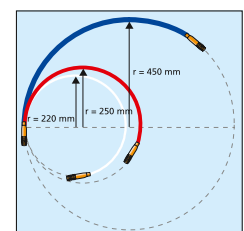

Overview on Cable Scout+ marginal bending radii.