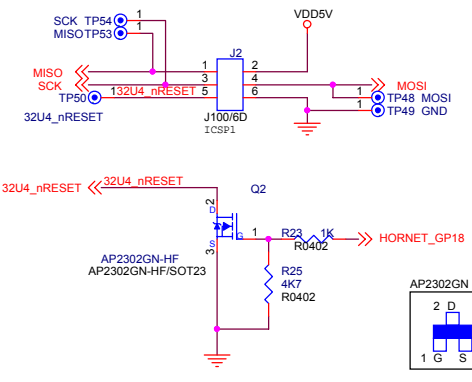

Industrial 101 Block Diagram

PIN HEADER

dog hunter

Author = Tony Jin
dog hunter Inc.

8F-4, No.17, Ln. 91, Sec. 1,
Neihu Rd., Neihu Dist., Taipei City
Taiwan (R.O.C.)

File: Module Pin-Out

Size	Document Number	Rev
------	-----------------	-----

Date: Wednesday, November 04, 2015 Sheet 3 of 5

dog hunter

Author = Tony Jin
dog hunter inc.

8F-4, No.17, Ln. 91, Sec. 1,
Neihu Rd., Neihu Dist., Taipei City
Taiwan (R.O.C.)

Title		
ATMEGA32U4		
Size	Document Number	Rev
Date: Thursday, November 05, 2015	Sheet	4 of 5