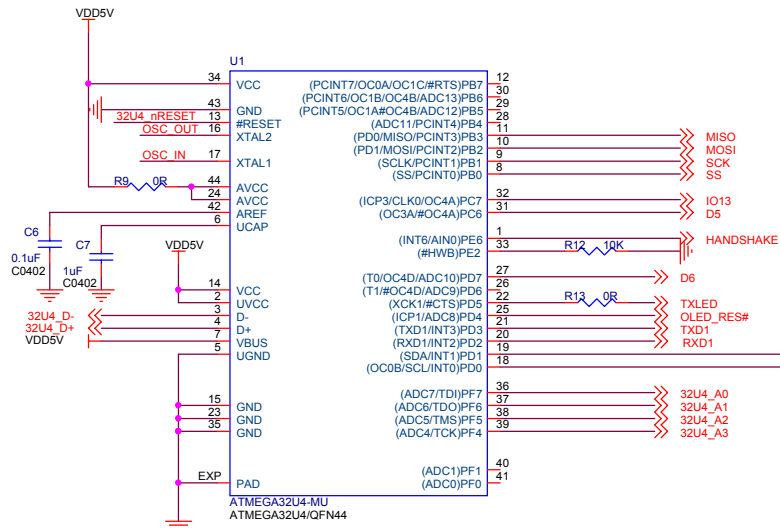

Industrial 101 Block Diagram

PIN HEADER

dog hunter

Author = Tony Jin
dog hunter Inc.

8F-4, No.17, Ln. 91, Sec. 1,
Neihu Rd., Neihu Dist., Taipei City
Taiwan (R.O.C.)

File: Module Pin-Out

Size	Document Number	Rev
------	-----------------	-----

Date: Wednesday, November 04, 2015 Sheet 3 of 5

dog hunter

Author = Tony Jin
dog hunter inc.

8F-4, No.17, Ln. 91, Sec. 1,
Neihu Rd., Neihu Dist., Taipei City
Taiwan (R.O.C.)

Title		
ATMEGA32U4		
Size	Document Number	Rev
Date: Thursday, November 05, 2015	Sheet	4 of 5