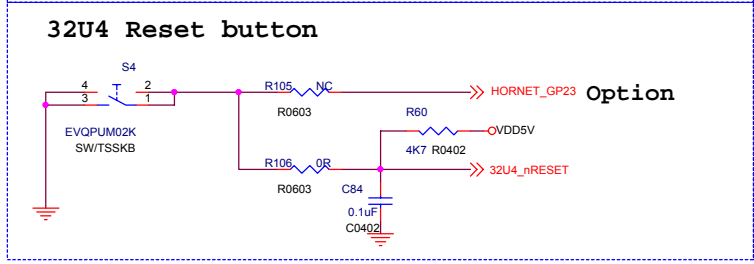

Industrial 101 Block Diagram

PIN HEADER

dog hunter

Author = Tony Jin
dog hunter Inc.

8F-4, No.17, Ln. 91, Sec. 1,
Neihu Rd., Neihu Dist., Taipei City
Taiwan (R.O.C.)

File: Module Pin-Out

Size	Document Number	Rev
------	-----------------	-----