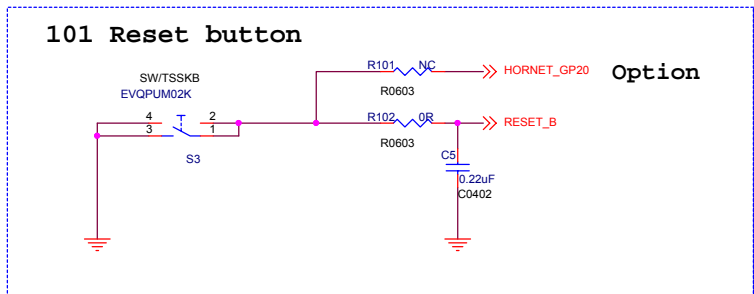

Industrial 101 Block Diagram

PIN HEADER

dog hunter

Author = Tony Jin
dog hunter Inc.

8F-4, No.17, Ln. 91, Sec. 1,
Neihu Rd., Neihu Dist., Taipei City
Taiwan (R.O.C.)

File: Module Pin-Out

Size	Document Number	Rev
------	-----------------	-----