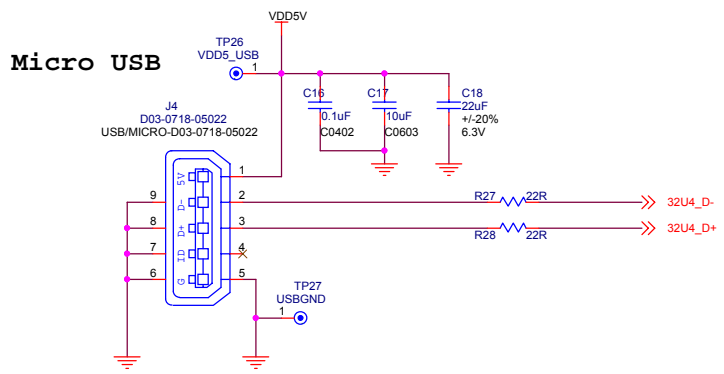

Industrial 101 Block Diagram

PIN HEADER

dog hunter

Author = Tony Jin
dog hunter Inc.

8F-4, No.17, Ln. 91, Sec. 1,
Neihu Rd., Neihu Dist., Taipei City
Taiwan (R.O.C.)

File: Module Pin-Out

Size	Document Number	Rev
------	-----------------	-----

Date: Wednesday, November 04, 2015 Sheet 3 of 5

dog hunter

Author = Tony Jin
dog hunter inc.

8F-4, No.17, Ln. 91, Sec. 1,
Neihu Rd., Neihu Dist., Taipei City
Taiwan (R.O.C.)

Title		
ATMEGA32U4		
Size	Document Number	Rev
Date: Thursday, November 05, 2015	Sheet	4 of 5