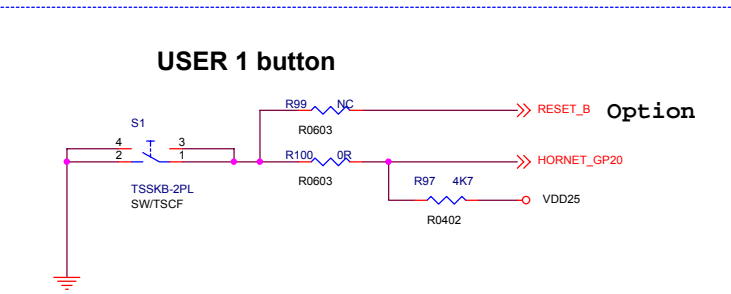

Industrial 101 Block Diagram

PIN HEADER

dog hunter

Author = Tony Jin
dog hunter Inc.

8F-4, No.17, Ln. 91, Sec. 1,
Neihu Rd., Neihu Dist., Taipei City
Taiwan (R.O.C.)

File: Module Pin-Out

Size	Document Number	Rev
------	-----------------	-----