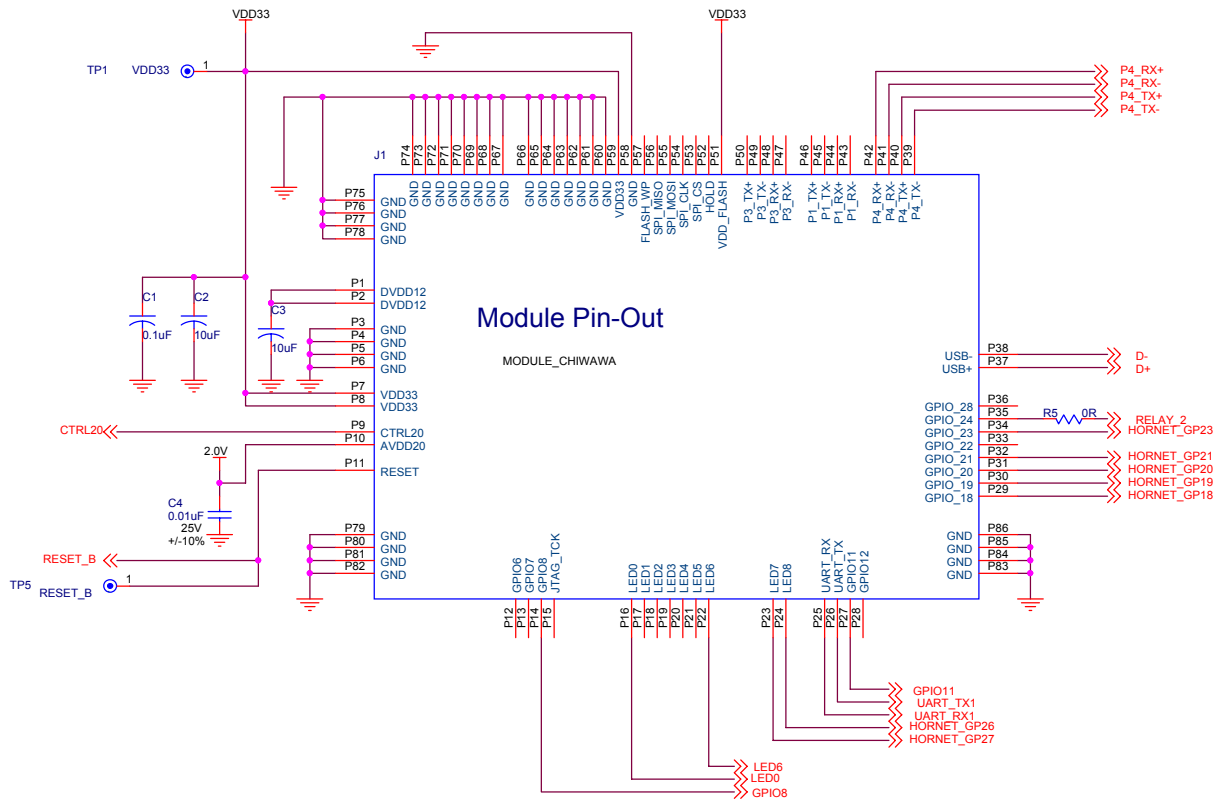

Industrial 101 Block Diagram

PIN HEADER

dog hunter

Author = Tony Jin
dog hunter Inc.

8F-4, No.17, Ln. 91, Sec. 1,
Neihu Rd., Neihu Dist., Taipei City
Taiwan (R.O.C.)

File: Module Pin-Out

Size	Document Number	Rev
------	-----------------	-----

Date: Wednesday, November 04, 2015 Sheet 3 of 5

dog hunter

Author = Tony Jin
dog hunter inc.

8F-4, No.17, Ln. 91, Sec. 1,
Neihu Rd., Neihu Dist., Taipei City
Taiwan (R.O.C.)

Title		
ATMEGA32U4		
Size	Document Number	Rev
Date: Thursday, November 05, 2015	Sheet	4 of 5