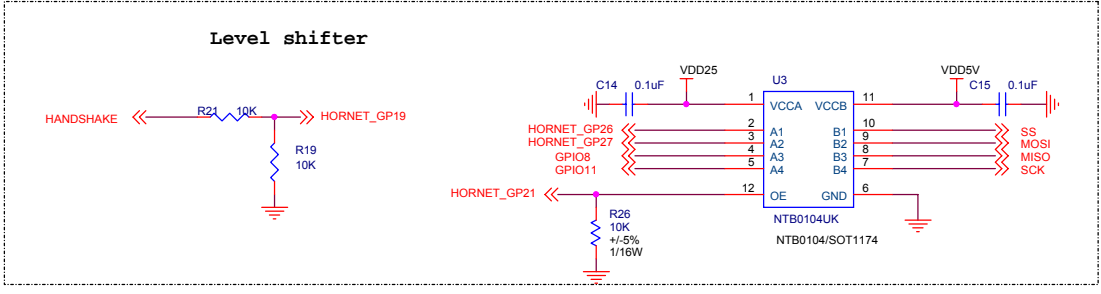

Industrial 101 Block Diagram

PIN HEADER

dog hunter

Author = Tony Jin
dog hunter Inc.

8F-4, No.17, Ln. 91, Sec. 1,
Neihu Rd., Neihu Dist., Taipei City
Taiwan (R.O.C.)

File: Module Pin-Out

Size	Document Number	Rev
------	-----------------	-----

Date: Wednesday, November 04, 2015 Sheet 3 of 5

dog hunter

Author = Tony Jin
dog hunter inc.

8F-4, No.17, Ln. 91, Sec. 1,
Neihu Rd., Neihu Dist., Taipei City
Taiwan (R.O.C.)

Title		
ATMEGA32U4		
Size	Document Number	Rev
Date: Thursday, November 05, 2015	Sheet	4 of 5