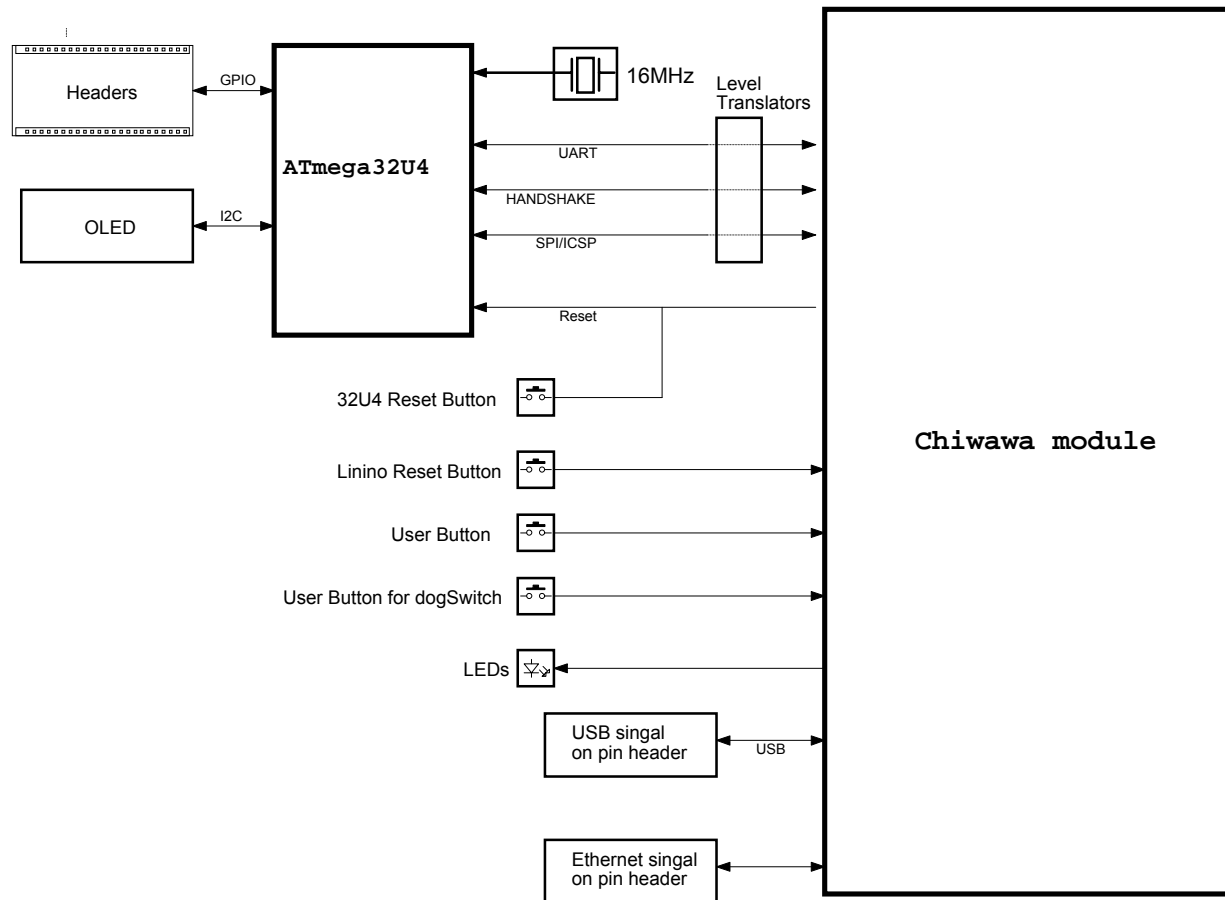

Industrial 101 Block Diagram

PIN HEADER

dog hunter

Author = Tony Jin
dog hunter Inc.

8F-4, No.17, Ln. 91, Sec. 1,
Neihu Rd., Neihu Dist., Taipei City
Taiwan (R.O.C.)

File: Module Pin-Out

Size	Document Number	Rev
------	-----------------	-----

Date: Wednesday, November 04, 2015 Sheet 3 of 5

dog hunter

Author = Tony Jin
dog hunter inc.

8F-4, No.17, Ln. 91, Sec. 1,
Neihu Rd., Neihu Dist., Taipei City
Taiwan (R.O.C.)

Title		
ATMEGA32U4		
Size	Document Number	Rev
Date: Thursday, November 05, 2015	Sheet	4 of 5