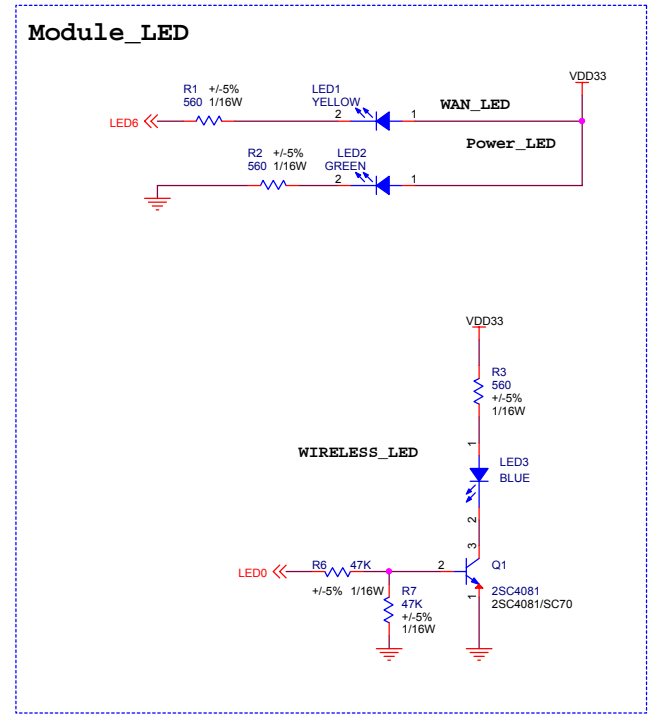

Industrial 101 Block Diagram

PIN HEADER

dog hunter

Author = Tony Jin
dog hunter Inc.

8F-4, No.17, Ln. 91, Sec. 1,
Neihu Rd., Neihu Dist., Taipei City
Taiwan (R.O.C.)

File: Module Pin-Out

Size	Document Number	Rev
------	-----------------	-----

Date: Wednesday, November 04, 2015 Sheet 3 of 5

dog hunter

Author = Tony Jin
dog hunter inc.

8F-4, No.17, Ln. 91, Sec. 1,
Neihu Rd., Neihu Dist., Taipei City
Taiwan (R.O.C.)

Title		
ATMEGA32U4		
Size	Document Number	Rev
Date: Thursday, November 05, 2015	Sheet	4 of 5