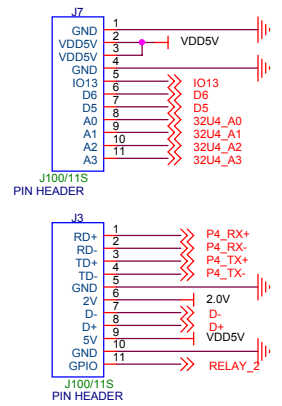

Industrial 101 Block Diagram

PIN HEADER

dog hunter

Author = Tony Jin
dog hunter Inc.

8F-4, No.17, Ln. 91, Sec. 1,
Neihu Rd., Neihu Dist., Taipei City
Taiwan (R.O.C.)

File: Module Pin-Out

Size	Document Number	Rev
------	-----------------	-----

Date: Wednesday, November 04, 2015 Sheet 3 of 5

dog hunter

Author = Tony Jin
dog hunter inc.

8F-4, No.17, Ln. 91, Sec. 1,
Neihu Rd., Neihu Dist., Taipei City
Taiwan (R.O.C.)

Title		
ATMEGA32U4		
Size	Document Number	Rev
Date: Thursday, November 05, 2015	Sheet	4 of 5