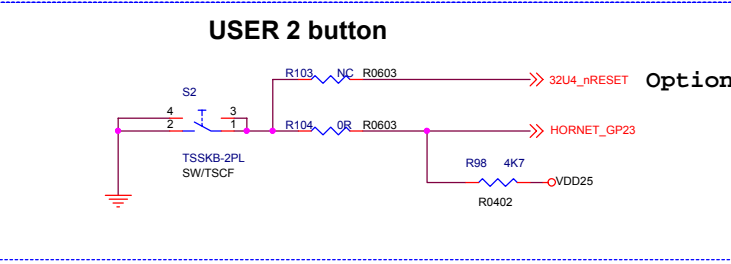

Industrial 101 Block Diagram

PIN HEADER

dog hunter

Author = Tony Jin
dog hunter Inc.

8F-4, No.17, Ln. 91, Sec. 1,
Neihu Rd., Neihu Dist., Taipei City
Taiwan (R.O.C.)

File: Module Pin-Out

Size	Document Number	Rev
------	-----------------	-----

Date: Wednesday, November 04, 2015 Sheet 3 of 5

dog hunter

Author = Tony Jin
dog hunter inc.

8F-4, No.17, Ln. 91, Sec. 1,
Neihu Rd., Neihu Dist., Taipei City
Taiwan (R.O.C.)

Title		
ATMEGA32U4		
Size	Document Number	Rev
Date: Thursday, November 05, 2015	Sheet	4 of 5