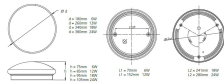

Optical data

Colour temperature (K)	3000
CRI (Ra)	80
Distribution type	Direct
Luminous flux (lm)	1500
Light colour	Warm white
LOR (%)	100

Physical data

Colour	White
Diffuser finish	Opal
Height (mm)	105
IK rating	IK03
IP rating	IP44
Lamp included	Integrated
Length (mm)	105
Reflector finish	Diffuser
Weight (kg)	0.6
Width (mm)	380
Included lamp	Integrated LED

Electrical data

Electrical protection	CLASS I
Efficacy (Rated) (lm/w)	63
Total power consumption (W)	24

SylCircle SYLCIRCLE 24W 1500LM 0043283

Voltage (V)

220-240

PHOTOMETRY

0.5	1.61	E(0°) E(C0)	58.2°	1837 120
1.0	3.23	E(0°) E(C0)	58.2°	409 30
1.5	4.84	E(0°) E(C0)	58.2°	181 13
2.0	6.45	E(0°) E(C0)	58.2°	102 7
2.5	8.06	E(0°) E(C0)	58.2°	66 4
3.0	9.68	E(0°) E(C0)	58.2°	45 3

Distance [m] Cone diameter [m] Illuminance [lx]
C0 - C180 (Half beam angle: 116.4°)

TECHNICAL DRAWINGS

SylCircle

SYLCIRCLE 24W 1500LM

0043283

SYLVANIA 0043283

 This luminaire contains built in LED lamps.

 } **LED**