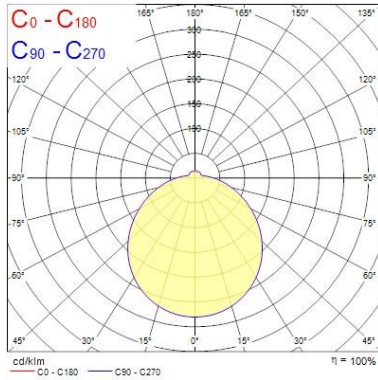

Optical data

Colour temperature (K)	3000
CRI (Ra)	80
Distribution type	Direct
Luminous flux (lm)	1500
Light colour	Warm white
LOR (%)	100

Physical data

Colour	White
Diffuser finish	Opal
Height (mm)	105
IK rating	IK03
IP rating	IP44
Lamp included	Integrated
Length (mm)	105
Reflector finish	Diffuser
Weight (kg)	0.6
Width (mm)	380
Included lamp	Integrated LED

Electrical data

Electrical protection	CLASS I
Efficacy (Rated) (lm/w)	63
Total power consumption (W)	24

SylCircle SYLCIRCLE 24W 1500LM 0043283

Voltage (V)

220-240

PHOTOMETRY

0.5	1.61	E(0°) E(C0)	58.2°	1837 120
1.0	3.23	E(0°) E(C0)	58.2°	409 30
1.5	4.84	E(0°) E(C0)	58.2°	181 13
2.0	6.45	E(0°) E(C0)	58.2°	102 7
2.5	8.06	E(0°) E(C0)	58.2°	66 4
3.0	9.68	E(0°) E(C0)	58.2°	45 3

Distance [m] Cone diameter [m] Illuminance [lx]
C0 - C180 (Half beam angle: 116.4°)

TECHNICAL DRAWINGS

SylCircle

SYLCIRCLE 24W 1500LM

0043283

SYLVANIA 0043283

 This luminaire contains built in LED lamps.

 } **LED**