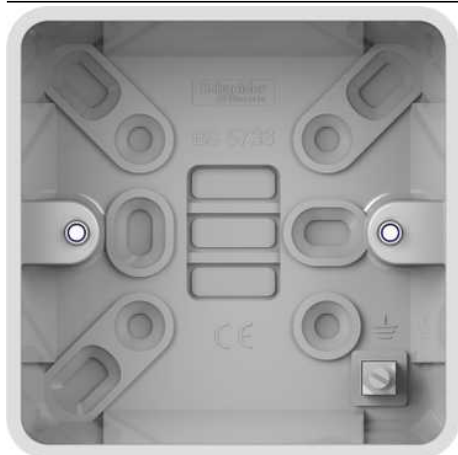

Product data sheet

Characteristics

GGBL9125S

Lisse white moulded - surface pattress box - 1 gang - white - 25mm

Main

Range	Lisse
Aesthetic name	White moulded
Product or component type	Pattress box
Colour tint	White
Quantity per set	Set of 1

Complementary

Device mounting	Surface
Mounting support	Wall mounted
Number of gangs	1 gang
Cable entry	Knock-outs
Fixing mode	By screws
Material	Urea (carbamide)
Type of packing	Bag
Type of installation	Indoor
Depth	87.4 mm
Width	87.4 mm
Height	30 mm
Product weight	0.074 kg