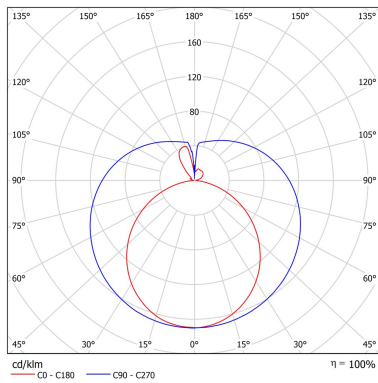

### Optical data

<b>Colour temperature (K)</b>	4000
<b>CRI (Ra)</b>	80
<b>Light colour</b>	Cool White
<b>Lumen maintenance at end of nominal life (%)</b>	70
<b>Luminous flux (Nominal) (lm)</b>	2700
<b>Luminous flux (Rated) (lm)</b>	2700
<b>Suitable for accent lighting</b>	No
<b>Adjustable chromaticity</b>	No
<b>Colour consistency (SDCM)</b>	6

### Physical data

<b>Max. Lamp Diameter (mm) - D</b>	28
<b>Lamp Length (mm) - C/L</b>	1500
<b>Lamp dimension equal to filament lamp equivalent</b>	Yes

## PHOTOMETRY