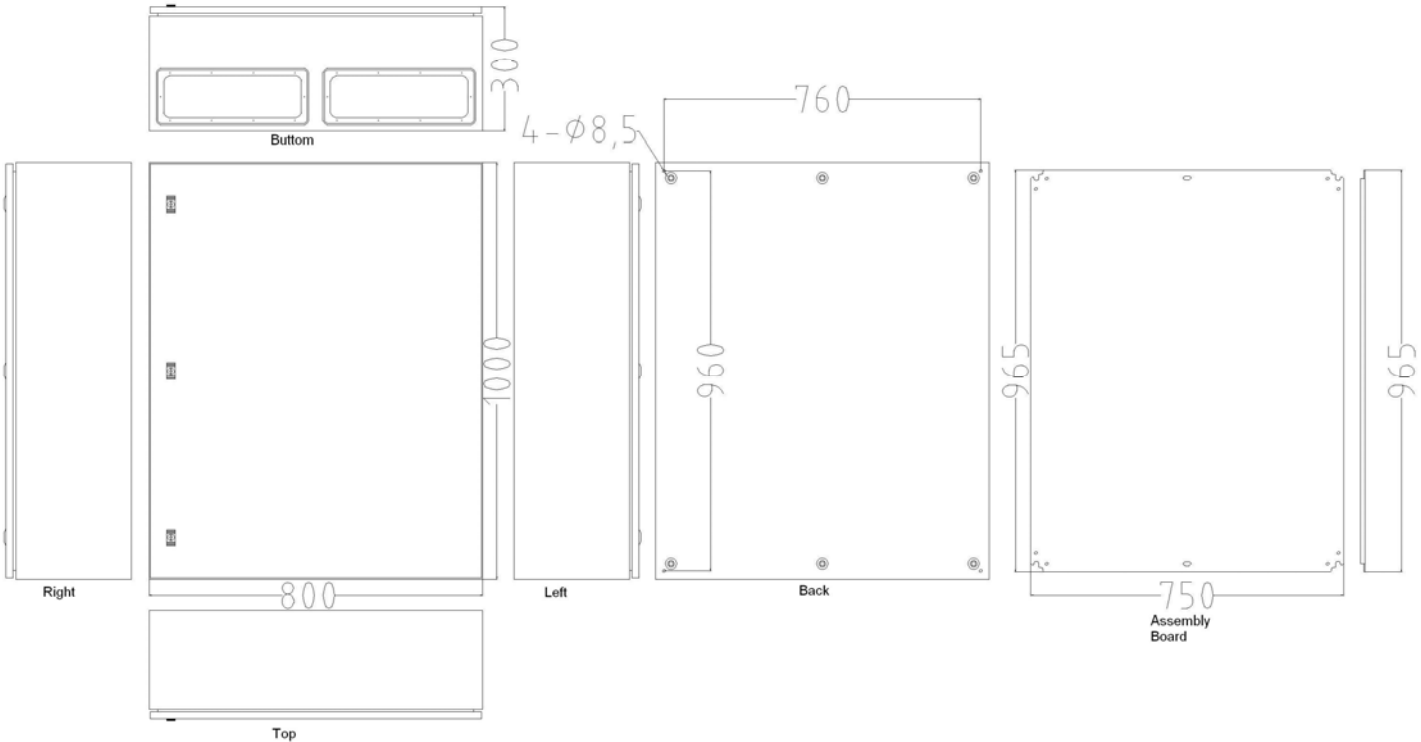

Mild Steel IP66 Wall Box, 1000x800x300mm

unit: +/-0.8mm