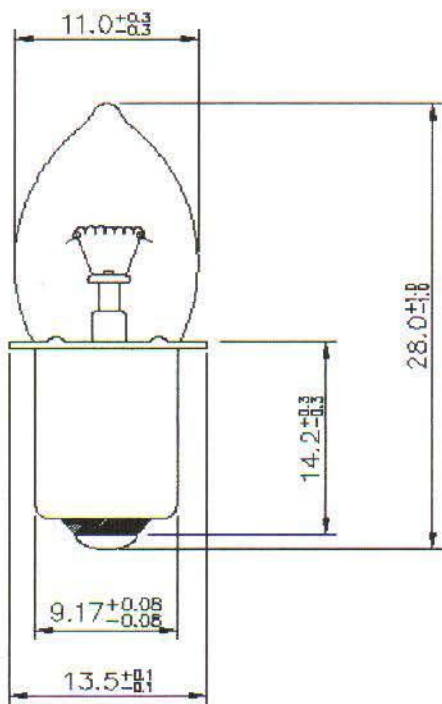

## RS Pro P13.5s Filament Indicator Lamp, Clear, 2.2 V, 300 mA, 18h

RS Stock No: **106-442**

### Product Details

RS Pro P13.5s filament indicator lamp comes with clear lens and P13.5s prefocus base. It is filled with Krypton gas for high brightness. It has a voltage rating of 2.2 V and current rating of 300 mA. The lamp has 18 h life.

### Features and Benefits

- Olive shape B3 - 11 mm glass
- Alternative to vacuum types
- P13.5s prefocus base

**Specifications:**

Current Rating	300 mA
Diameter	11 mm
Lamp Base	P13.5s
Length	28 mm
Lens Colour	Clear
Life Hours	18 h
Luminosity	42 lm
Voltage Rating	2.2 V

RS Stock No.	106442
--------------	--------

*DRAWING - I*

Unit : mm

1. Structure	Bulb Type	Near-Far Brilliant
	Bulb Diameter	Ø 11.0Max.
	Length	28.0Max
	Base Type	P13.5s
2. Design Characteristics	Voltage	2.2V
	Amperage	300mA±10%
	Filament Type	Vacuum Type
	Luminous Flux	42Lm±20%
	Life Hours	18Hrs