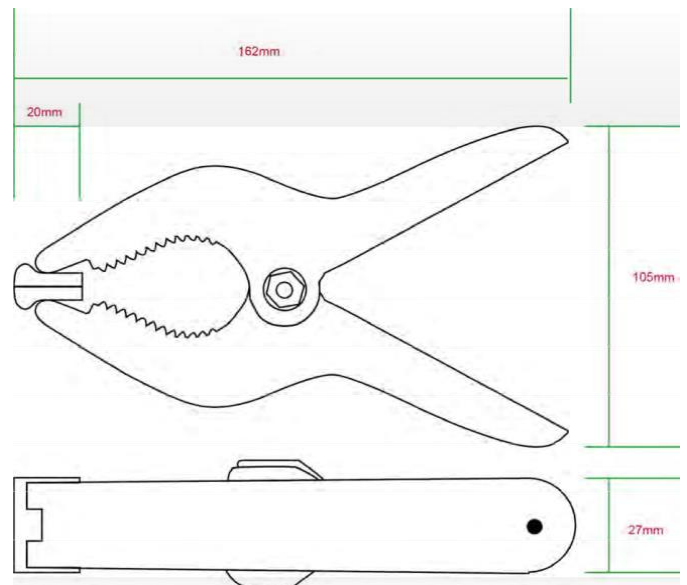

## 6 inch Spring Clamp

ENGLISH

RS Stock number [231-279](#)

### Dimensions:

### Specifications:

Multi-purpose clamp is used to clip and attach paper, cords, sheets and other items together. This spring clamp is constructed of durable fiberglass and features swivel pads at the ends to adjust to irregular shapes without marring the surface. This is a great heavy duty spring clamp for countless holding, joining and setting applications.