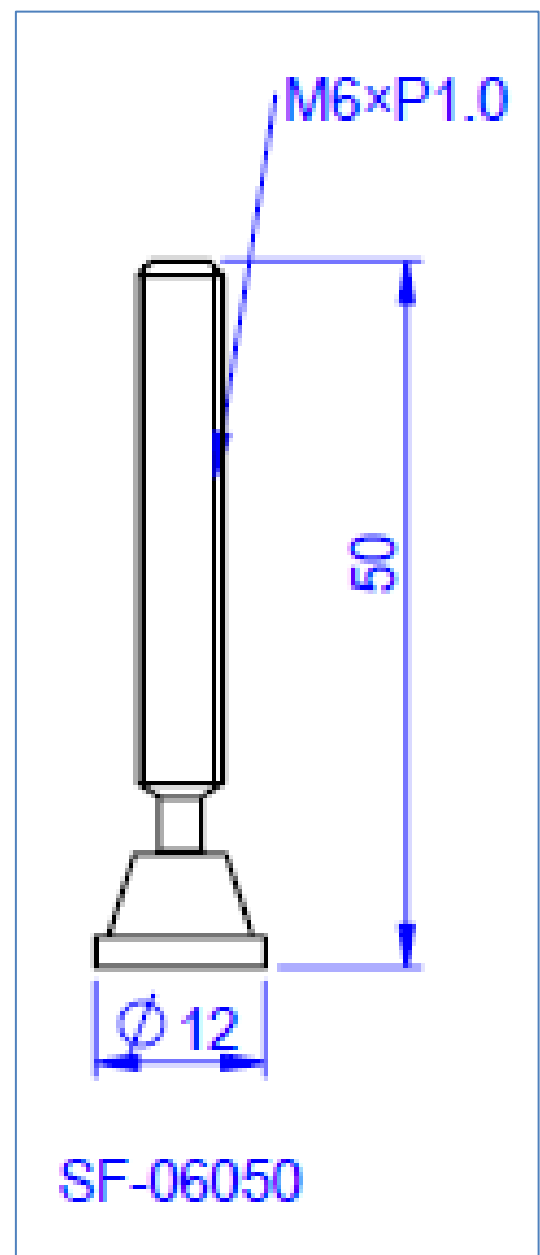

Datasheet

Steel Swivel Foot Spindles

RS Stock No. [254-822](#)

Dimensions

Specification:

- Steel construction
- Black plated
- Supplied with nuts
- Plastic cover available See 261448,261432
- Allows clamping at angles