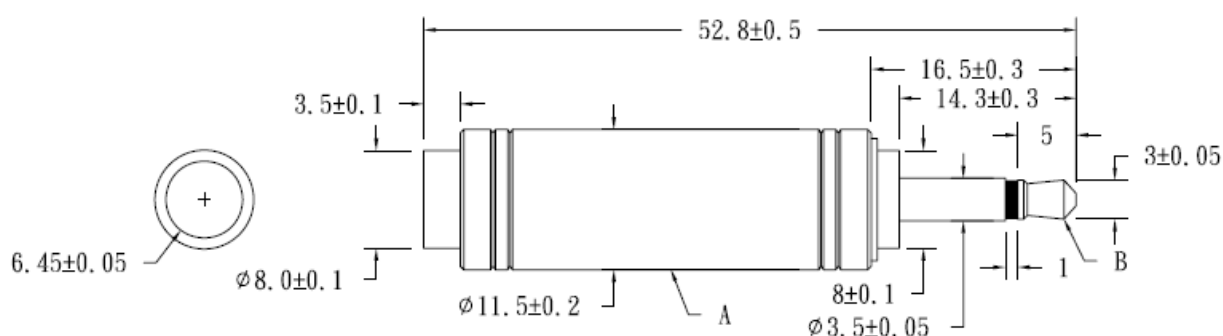

Datasheet

Straight Audio Connector Adapter Female 1/4 in Mono to Male 3.5 mm Mono

RS Stock [392-687](#)

Dimensions: mm

Specifications

- Body Orientation: Straight
- Contact Material: Brass
- Contact Plating: Nickel
- Converts From Gender: Female
- Converts From Type: 1/4 in Mono
- Converts To Gender: Male
- Converts To Type: 3.5 mm Mono
- End 1: Female 1/4 in Mono (1)
- End 1: Number of Connectors 1
- End 2: Male 3.5 mm Mono (1)
- End 2: Number of Connectors 1
- Housing Material: Brass
- Type: Audio