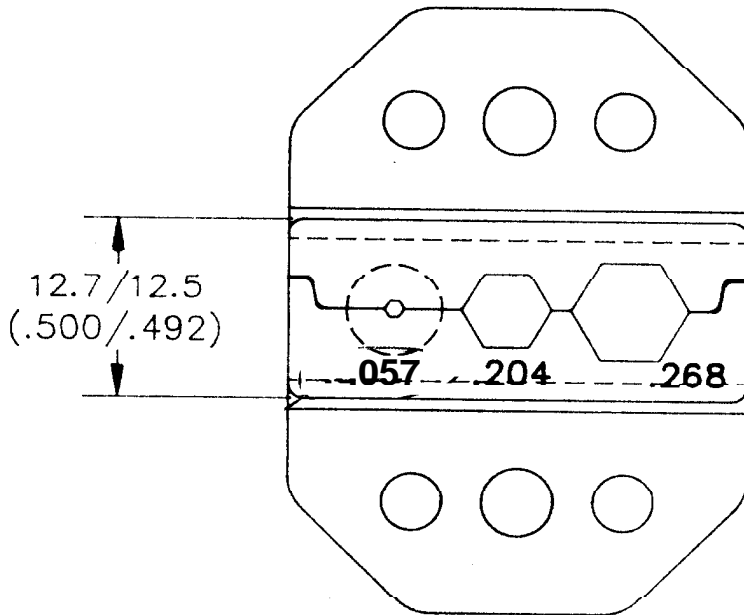

ACTUAL SIZE

8.00 (.315)  
3.00 (.118)

RS REFERENCE	CENTER CONTACT		BRAID	
	A/F	LENGTH	A/F	LENGTH
VQ	1.46 (.057)	3.00 (.118)	5.18 (2.04)	.800 (.315)
VR	1.46 (.057)	3.00 (.118)	6.81 (.268)	8.00 (.315)

		EXP. RELEASE 9/29/94	TOLERANCES		MATERIAL	
		FINAL RELEASE				FRAC. ±
		SUPERSEDES				2 DEC. ±
		SCALE	DWN.	3 DEC. ±	PART NAME	
		2:1	CJG	4 DEC. ±		
REVISION	APPD.			ANGLES ±		
		CHECKED	APPD.	UNLESS OTHERWISE SPECIFIED		
				DO NOT SCALE DRAWING	- TIC LIMITED - COAX CRIMP DIE	
					L 4623-58	