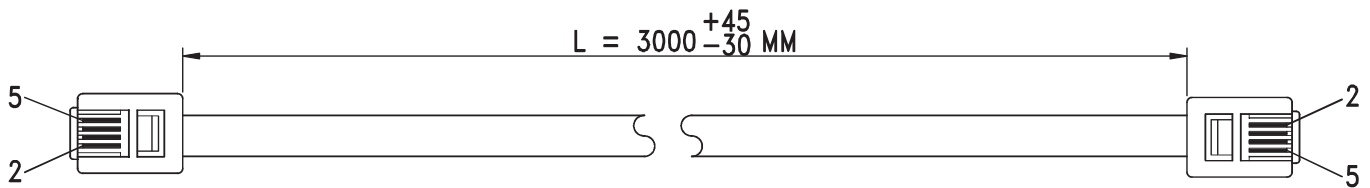

### Product Details

RS Pro telecom cable assembly of 3 m, is terminated with male RJ11 connectors on both ends. This cable connects modems or PC cards to UK (BT431A plug) or USA (RJ11 plug) style telephone sockets.

### Features and Benefits

- 3 m quality moulded construction
- Male RJ-11 connectors
- Connects modems or PC cards to UK (BT431A plug) or USA (RJ-11 plug) style telephone sockets

**Specifications:**

Connector A Gender	Male
Connector A Type	RJ11
Connector A	RJ11
Connector B Gender	Male
Connector B Type	RJ11
Connector B	RJ11
Length	3 m
Sheath Colour	White