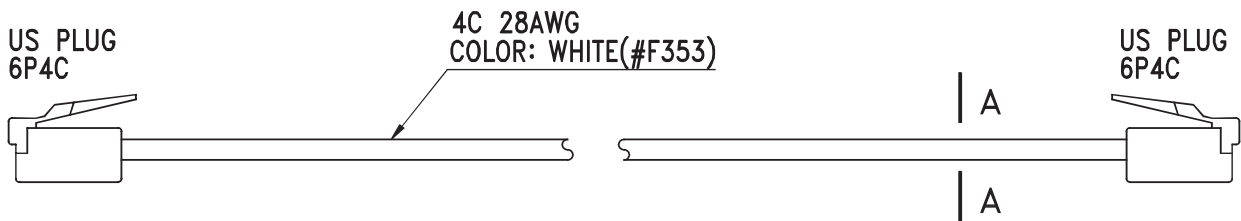

## RS Pro Telecom Cable Assembly RJ11 to RJ11 3m RJ11 to Male

RS Stock No: **303-1287**

### Product Details

RS Pro telecom cable assembly of 3 m, is terminated with male RJ11 connectors on both ends. This cable connects modems or PC cards to UK (BT431A plug) or USA (RJ11 plug) style telephone sockets.

### Features and Benefits

- 3 m quality moulded construction
- Male RJ-11 connectors
- Connects modems or PC cards to UK (BT431A plug) or USA (RJ-11 plug) style telephone sockets

**Specifications:**

Connector A Gender	Male
Connector A Type	RJ11
Connector A	RJ11
Connector B Gender	Male
Connector B Type	RJ11
Connector B	RJ11
Length	3 m
Sheath Colour	White