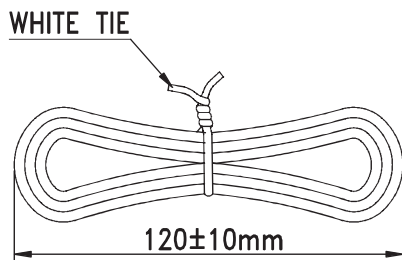

### Product Details

RS Pro telecom cable assembly of 3 m, is terminated with male RJ11 connectors on both ends. This cable connects modems or PC cards to UK (BT431A plug) or USA (RJ11 plug) style telephone sockets.

### Features and Benefits

- 3 m quality moulded construction
- Male RJ-11 connectors
- Connects modems or PC cards to UK (BT431A plug) or USA (RJ-11 plug) style telephone sockets

**Specifications:**

Connector A Gender	Male
Connector A Type	RJ11
Connector A	RJ11
Connector B Gender	Male
Connector B Type	RJ11
Connector B	RJ11
Length	3 m
Sheath Colour	White