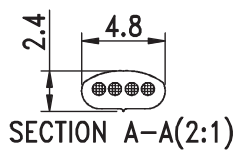

### Features and Benefits

- 3 m quality moulded construction
- Male RJ-11 connectors
- Connects modems or PC cards to UK (BT431A plug) or USA (RJ-11 plug) style telephone sockets

**Specifications:**

Connector A Gender	Male
Connector A Type	RJ11
Connector A	RJ11
Connector B Gender	Male
Connector B Type	RJ11
Connector B	RJ11
Length	3 m
Sheath Colour	White