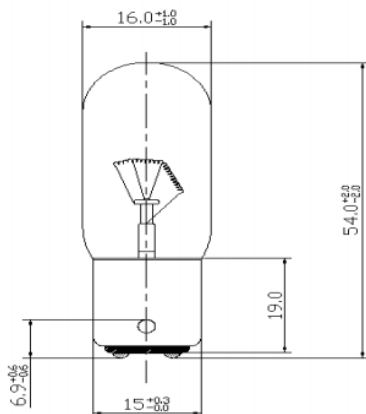

## BA15d Filament Indicator Lamp

RS Stock number 360-7468

### Dimensions: (mm)

Structure	
Bulb Type	T16 Clear
Bulb Diameter	16 ± 1mm
Length	54±2mm
Base Type	BA15D/19 Ni

Design Characteristics	
Voltage	110/140V
Wattage	5/7W+10%
Amperage	48mA±10%
Filament Type	Vacuum Type C-5A
Life Hours	2,000Hours