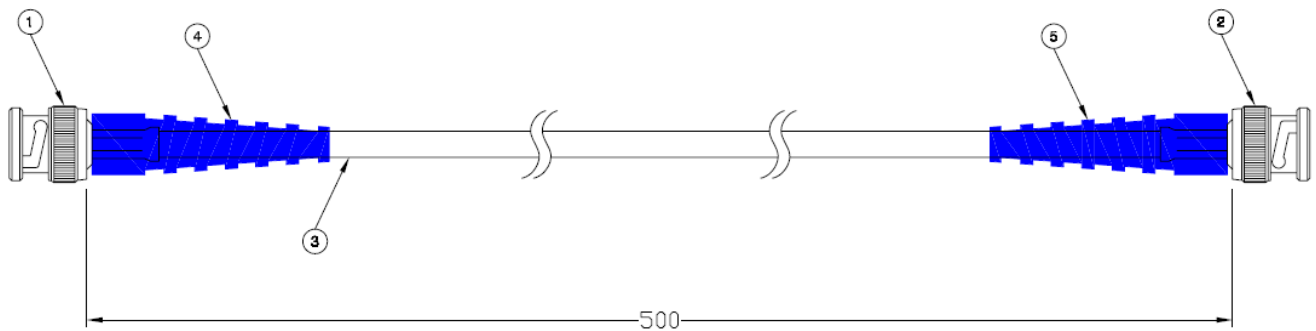

Datasheet

Straight Plug to Plug Cable

RS Stock number 426-2038

Unit: mm

Item	Description
1	BNC Crimp Plug
2	BNC Crimp Plug
3	Cable
4	Strain Relief
5	Strain Relief