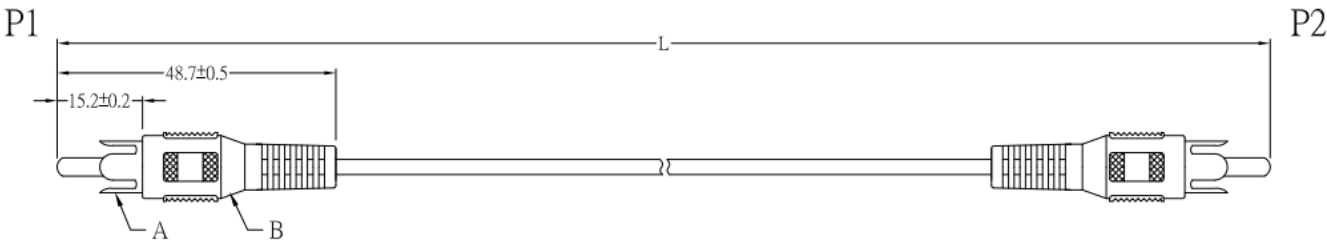

Datasheet

RCA Phono Cable Assembly 10m Male RCA to Male RCA

RS Stock 742-4309

Dimensions: (mm)

WIRING:

L=1M/2M/3M/5M/10M	
CABLE NO.	CK06B (10/0.12*1C+28/0.12)*1C OD:3mm

NO	Description	Unit	Materials	Finish/Color
A.	RCAP	2	BRASS	NICKEL
B.	PLASTIC BODY	2	PVC	BLACK