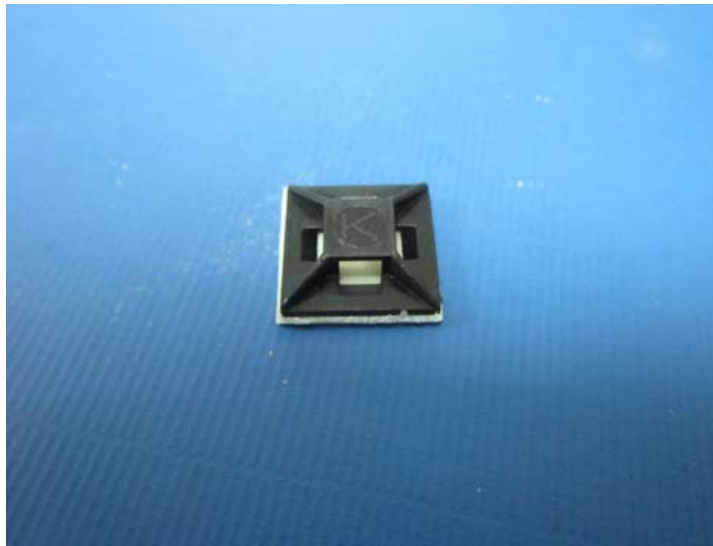

## Self Adhesive Tie Mount

RS Article No	SIZE	Mounting Hole	Packsize	COLOR
8111723	12.5x12.5x3.2	-	50	Black