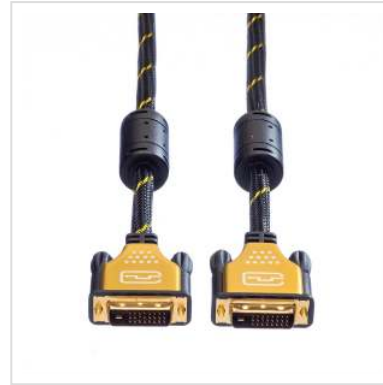

ROLINE GOLD Monitor Cable, DVI (24+1), Dual Link, M/M, 2.0 m

Product No.	11.04.5512
Manufacturer	ROLINE
Manufacturer No.	11.04.5512
EAN (single piece)	7611990194568

- DVI-D dual link version with (24+1)-pin assignment, recommended for monitors with bigger screen sizes
- ROLINE Gold cable with gold plated contacts and metal connector housing
- Nylon-reinforced cable outer material for a better stability
- Ferrite cores
- Thumbscrews

ROLINE GOLD - Top quality without any compromises!

Cables in ROLINE GOLD quality come with high quality shielding and gilded contacts for contact safety even at high plug-in cycles. The plugs are gold coated to enhance their contact durability. Nylon-reinforced outer material in golden/black provides a better stability and gives the cable a stunning look.

Technical specifications

Manufacturer	ROLINE
Product group	Cable
Product type	DVI Monitor Cable
Colour	black / gold
Length	2 m
side 1 connector	DVI - D 24+1 Male

side 2 connector	DVI - D 24+1 Male
Side 1 Connector Type	DVI-D 24+1, Dual-Link
Side 1 Connector Gender	Male
Side 2 Connector Type	DVI-D 24+1, Dual-Link
Side 2 Connector Gender	Male
Area of application	External
Cable shielding	Screened
Hand locking screws	Yes