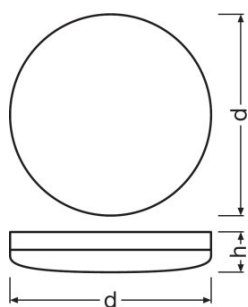

### Luminaire control gear data

Output current	280 mA
----------------	--------

### Light technical data

Beam angle	120 °
------------	-------

### Dimensions & weight

Diameter	300.0 mm
Height	61.0 mm
Product weight	940.00 g