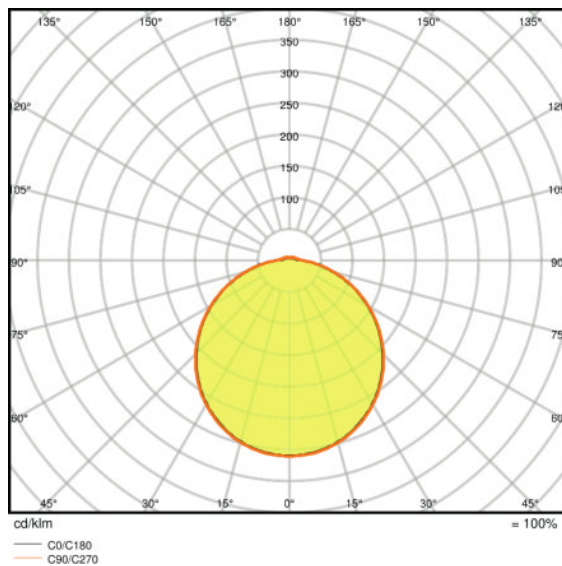

Light Distribution

LDC typ cone

LDC typ polar

LOGISTICAL DATA

Product code	Product description	Packaging unit (Pieces/Unit)	Dimensions (length x width x height)	Volume	Gross weight
4058075062207	SF COMPACT IK10 300 24 W 3000 K IP65 WT	Shipping carton box 8	555 mm x 320 mm x 325 mm	57.72 dm³	8944.00 g

The mentioned product code describes the smallest quantity unit which can be ordered. One shipping unit can contain one or more single products. When placing an order, for the quantity please enter single or multiples of a shipping unit.

REFERENCES / LINKS

For Guarantee see
▶ www.ledvance.com/guarantee

DISCLAIMER

Subject to change without notice. Errors and omission excepted. Always make sure to use the most recent release.