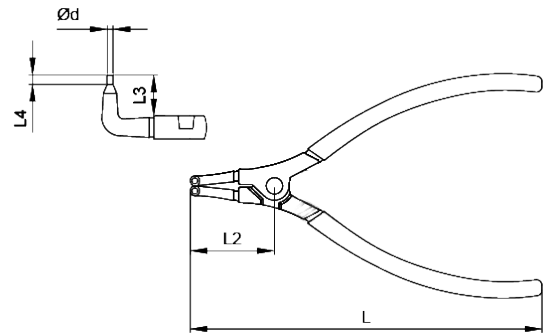

Datasheet

RS Pro External Circlip Pliers/Bent-With Spring

EN

Forged in Germany

Product feature:

- For fitting and removal of external circlips
- Bent tips
- Chrome Vanadium steel
- Phosphate finish
- PVC sleeves

RS CODE NO	CODE NO	L mm-inch	L2 mm	L3 mm	L4 mm	Ød mm	Ø	gr
1829978	E66-44-0180RS	180mm / 7"	42	15	2.5	2	19-60	174