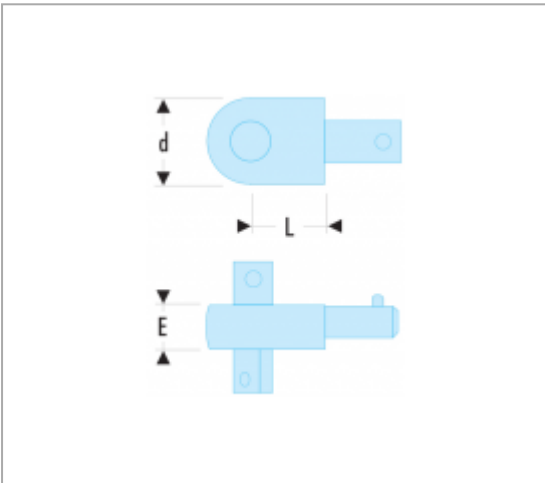

R.373 | SQUARE DRIVE - DRIVE 9 X 12 MM

Description :

- For use with pivot handle S.305P, except the R.373 model.

Informations :

	R.373
d [mm]	23
E [mm]	14
L [mm]	15
Square ["]	1/4
[g]	55