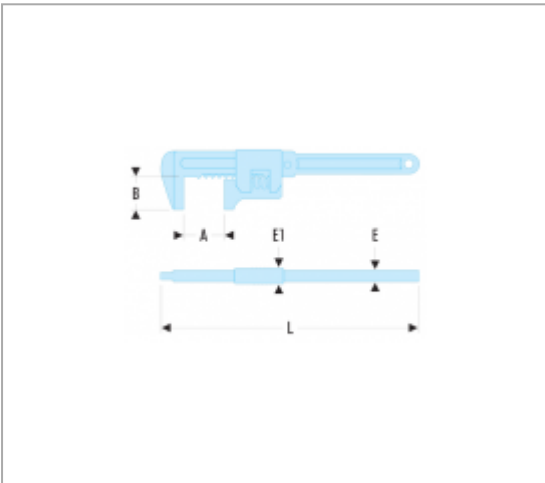

## 105.230 | 105 - MONKEY WRENCHES

### Description :

- Large capacity robust wrenches for heavy duty work. Examples: building, farming, worksites.
- Set of 3 wrenches: maximum capacity 60 - 70 - 80 mm.
- Presentation: satin chrome finish.

### Informations :

	105.230
A [mm]	60
A maxi [mm]	60
B [mm]	34
E [mm]	10
E1 [mm]	17
L [mm]	230
[kg]	0.480